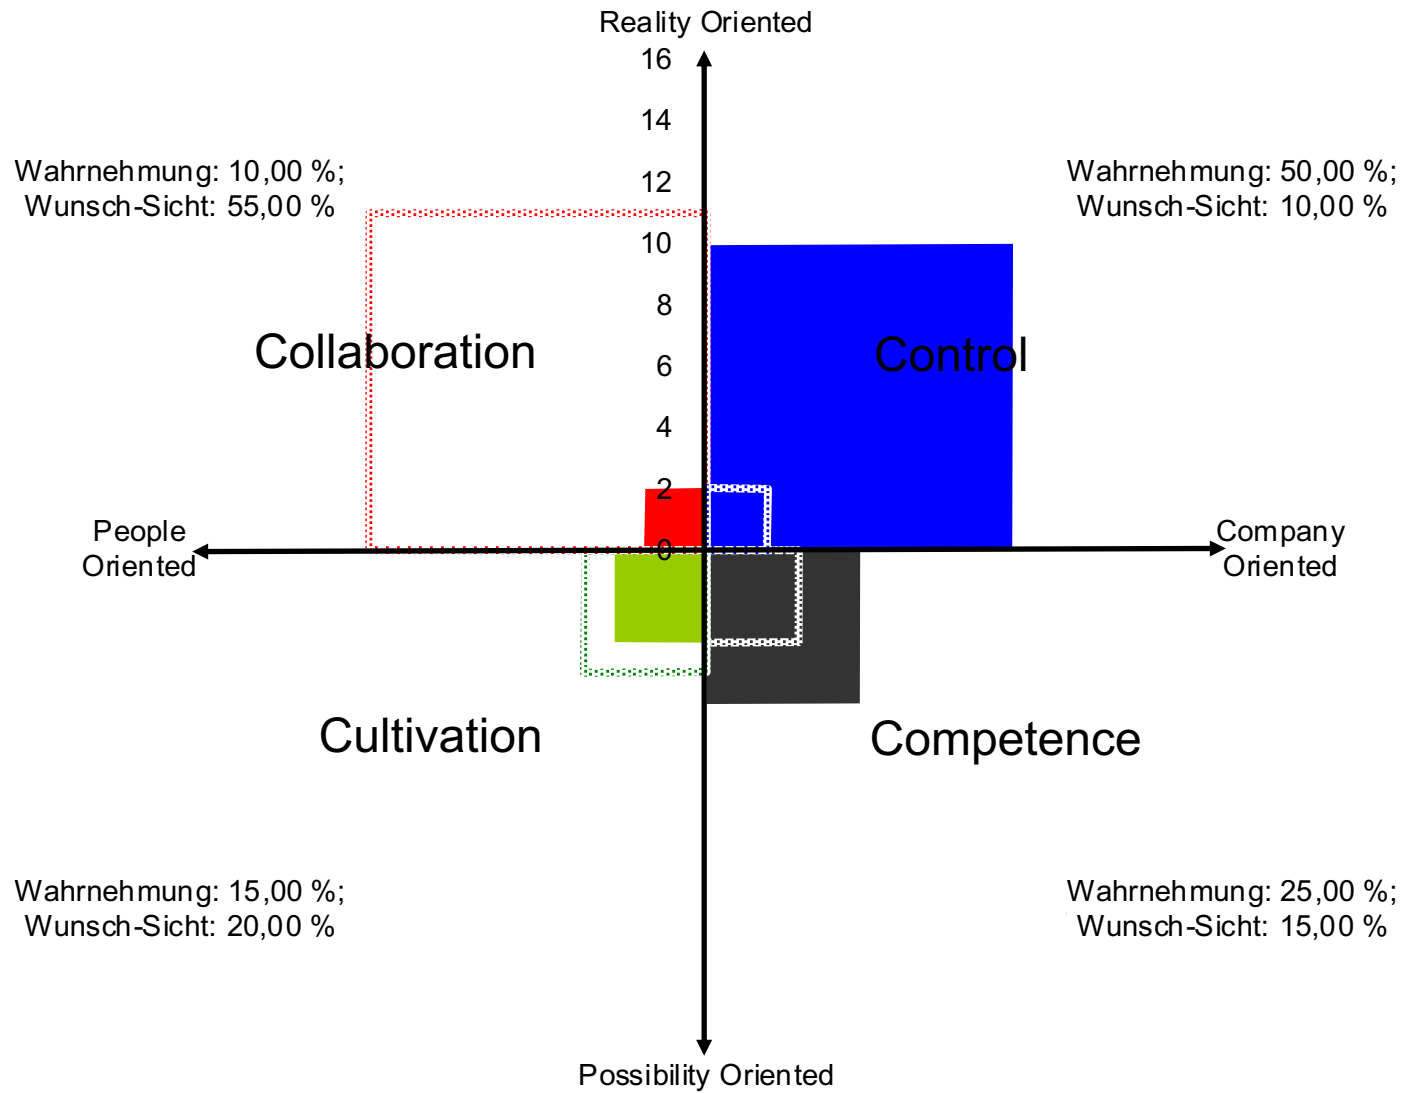

## Second View (optionally)

Only if the second heading is used, the comparison chart is prepared

Heading 2 =>

Wunsch-Sicht
--------------

Controll

2
---

Collaboration

11
----

Competence

3
---

Cultivation

4
---

**Core Culture Evaluation (nach Wiliam E. Schneider):**  
Einschätzung von MA xy 'Wahrnehmung' im Vergleich zu 'Wunsch-Sicht'

CORE CULTURE Questionnaire:  
<http://pminyc.org/sites/default/files/documents/CORE%20CULTURE%20Questionnaire041604.doc>

Inspired by:

**The Reengineering Alternative**

A PLAN FOR MAKING YOUR CURRENT CULTURE WORK

WILLIAM E. SCHNEIDER

■ Competence Wahrnehmung	■ Cultivation Wahrnehmung	■ Collaboration Wahrnehmung	■ Control Wahrnehmung
⋮ Competence Wunsch-Sicht	⋮ Cultivation Wunsch-Sicht	⋮ Collaboration Wunsch-Sicht	⋮ Control Wunsch-Sicht

Flächen	Company		Wahneh		Possibility Oriented		People	
	Reality Oriented	Wahrnehmung: 50,00 %; Wunsch-Sicht: Oriented					Wahneh	Oriented
Controll	10	14,15	10	0	0	0	0	0
Collaboration	2	0	0	0	0	0	0	2
Competence	0	0	5	7,075	5	0	0	0
Cultivation	0	0	0	0	3	4,245	3	3
Controll	2	2,83	2	0	0	0	0	0
Collaboration	11	0	0	0	0	0	0	11
Competence	0	0	3	4,245	3	0	0	0
Cultivation	0	0	0	0	4	5,66	4	4